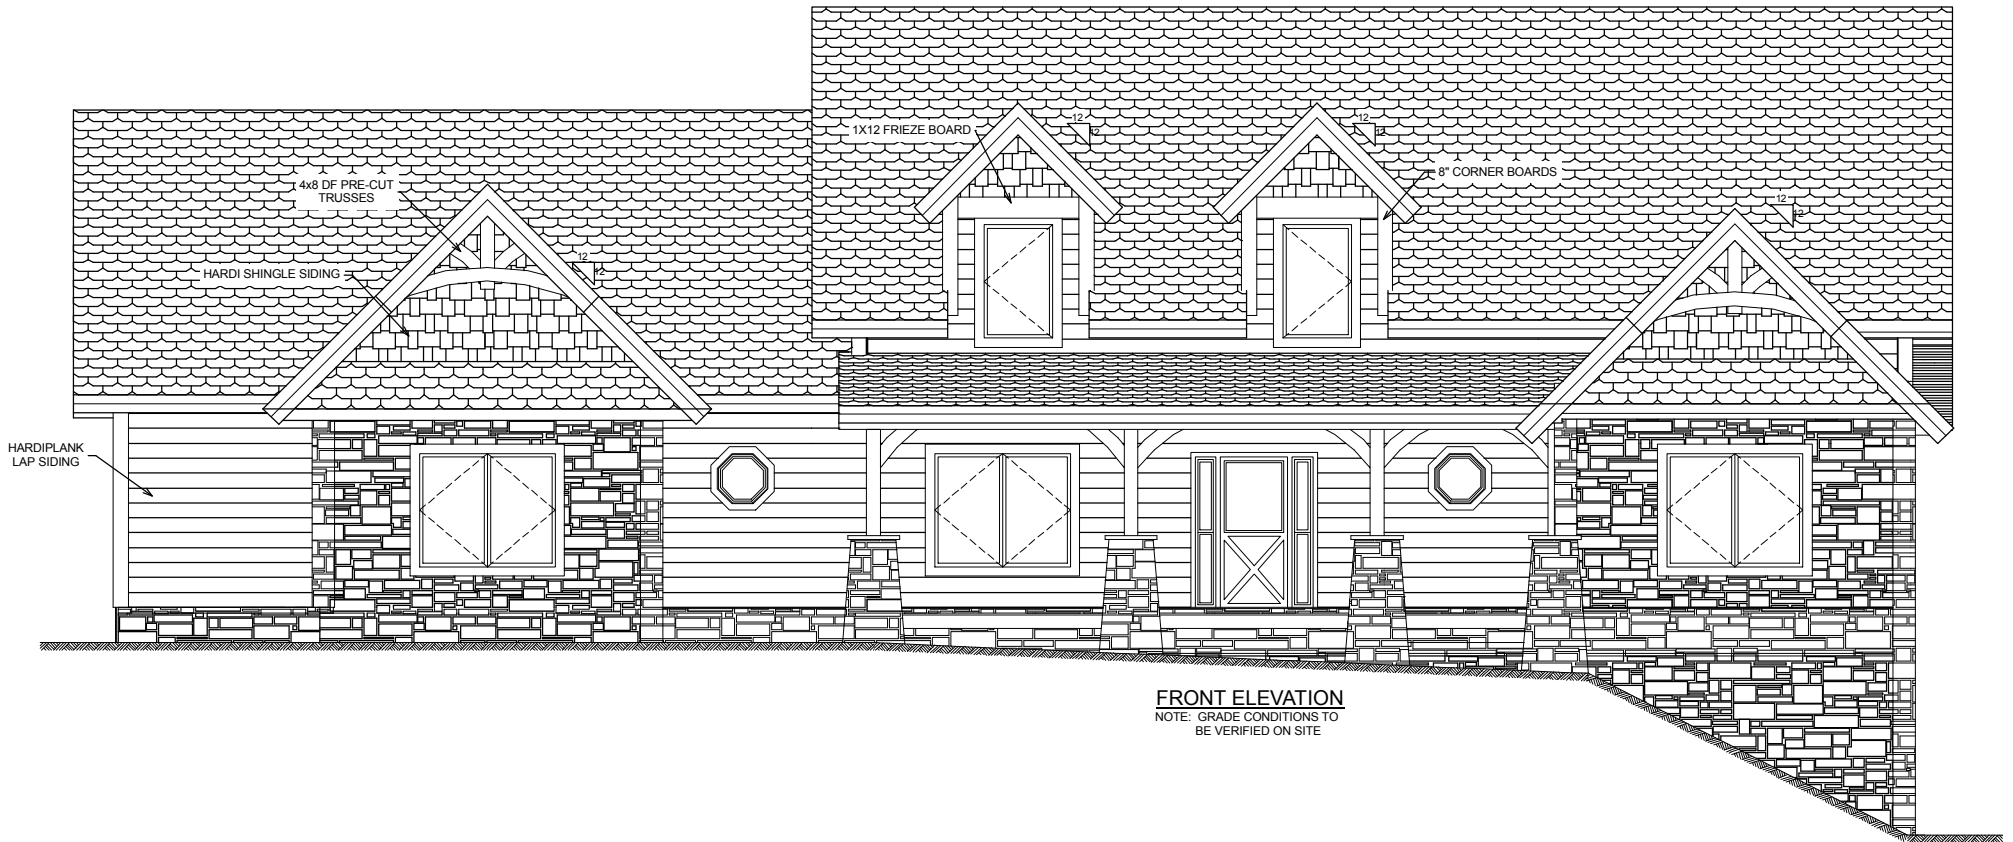

natural element homes

A. WALKER

THE PEAR TREE RETREAT

114 County Road 577 <> Englewood, Tennessee <> 1-866-618-6564 <> www.NaturalElementHomes.com

© 2011 Natural Element Homes, LLC

SECOND FLOOR PLAN

Copyrighted Home Plan ©
Natural Element Homes, I
1-866-618-6564

Copyrighted Home Plan ©2011
Natural Element Homes, LLC
1-866-618-6564

Approved By: _____

Date: _____

LEFT ELEVATION
NOTE: GRADE CONDITIONS TO
BE VERIFIED ON SITE

STONE VENEER
BY OTHERS

Copyrighted Home Plan ©2011
Natural Element Homes, LLC
1-866-618-6564