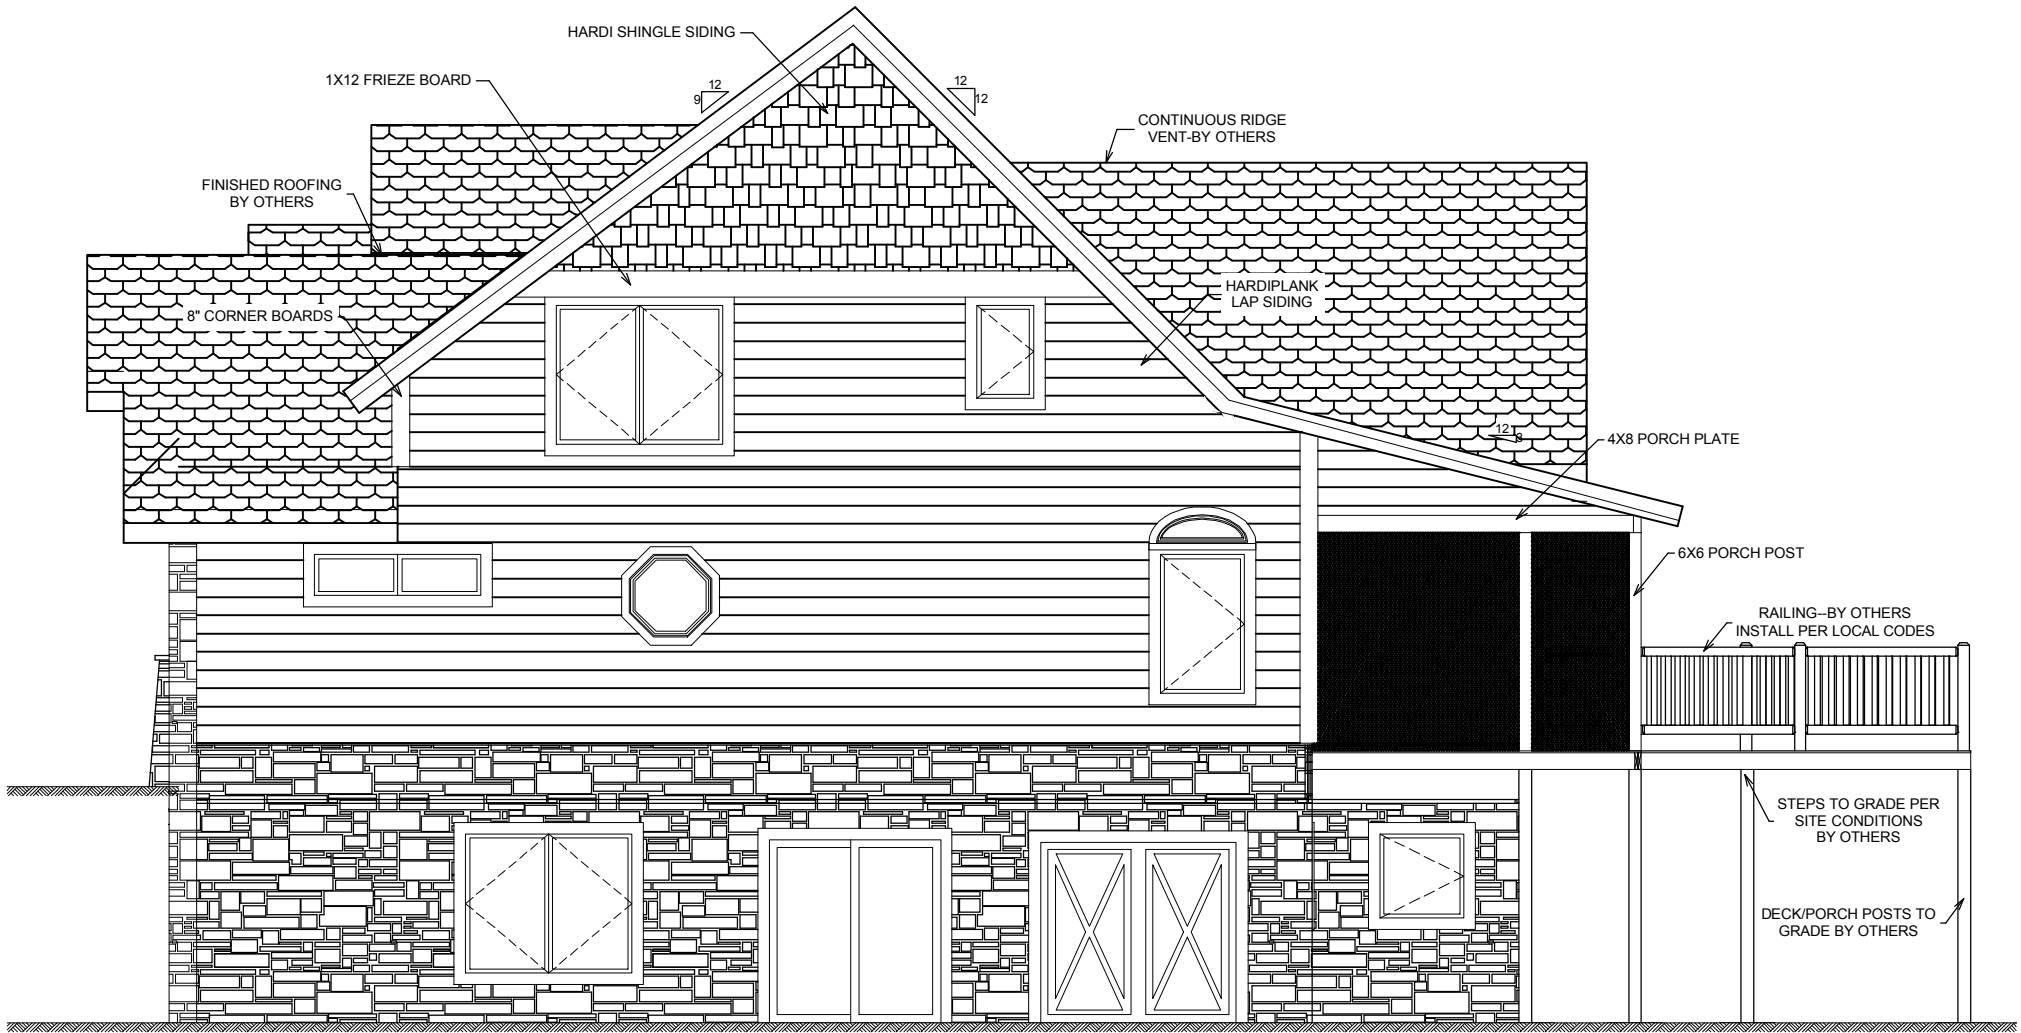

RIGHT ELEVATION

NOTE: GRADE CONDITIONS TO BE VERIFIED ON SITE

Copyrighted Home Plan ©2011
Natural Element Homes, LLC
1-866-618-6564