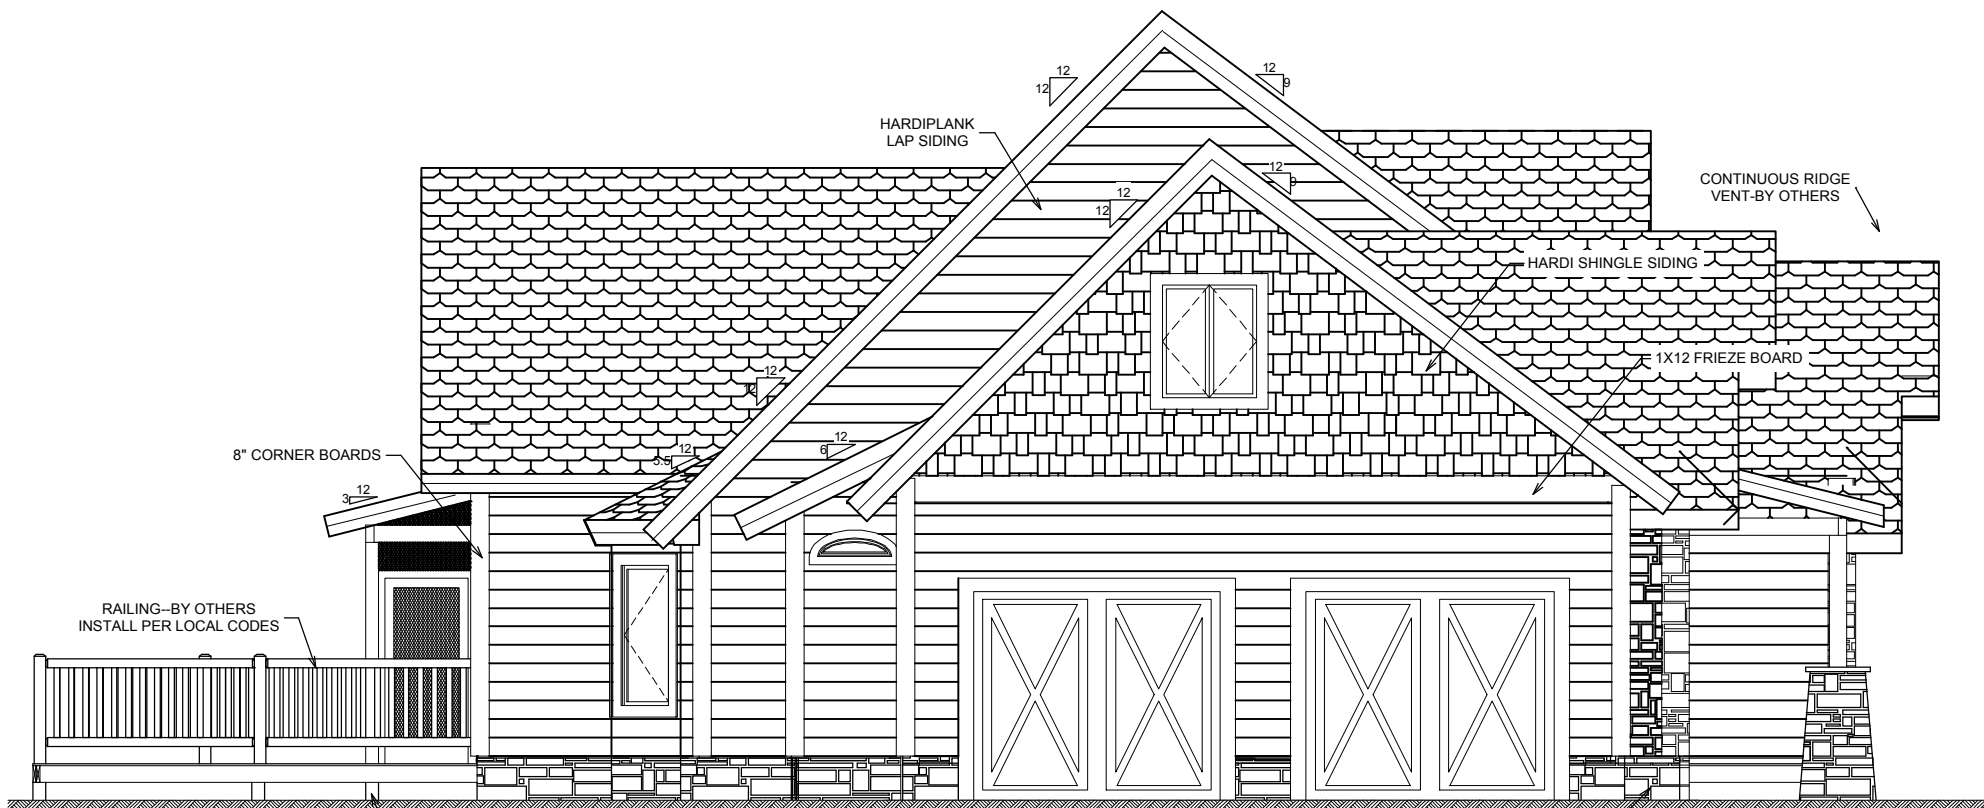

natural element homes

A. WALKER

THE PEAR TREE RETREAT

114 County Road 577 <> Englewood, Tennessee <> 1-866-618-6564 <> www.NaturalElementHomes.com

© 2011 Natural Element Homes, LLC

SECOND FLOOR PLAN

Copyrighted Home Plan ©
Natural Element Homes, I
1-866-618-6564

Copyrighted Home Plan ©2011
Natural Element Homes, LLC
1-866-618-6564

Approved By: _____

Date: _____

LEFT ELEVATION
NOTE: GRADE CONDITIONS TO
BE VERIFIED ON SITE

STONE VENEER
BY OTHERS

Copyrighted Home Plan ©2011
Natural Element Homes, LLC
1-866-618-6564