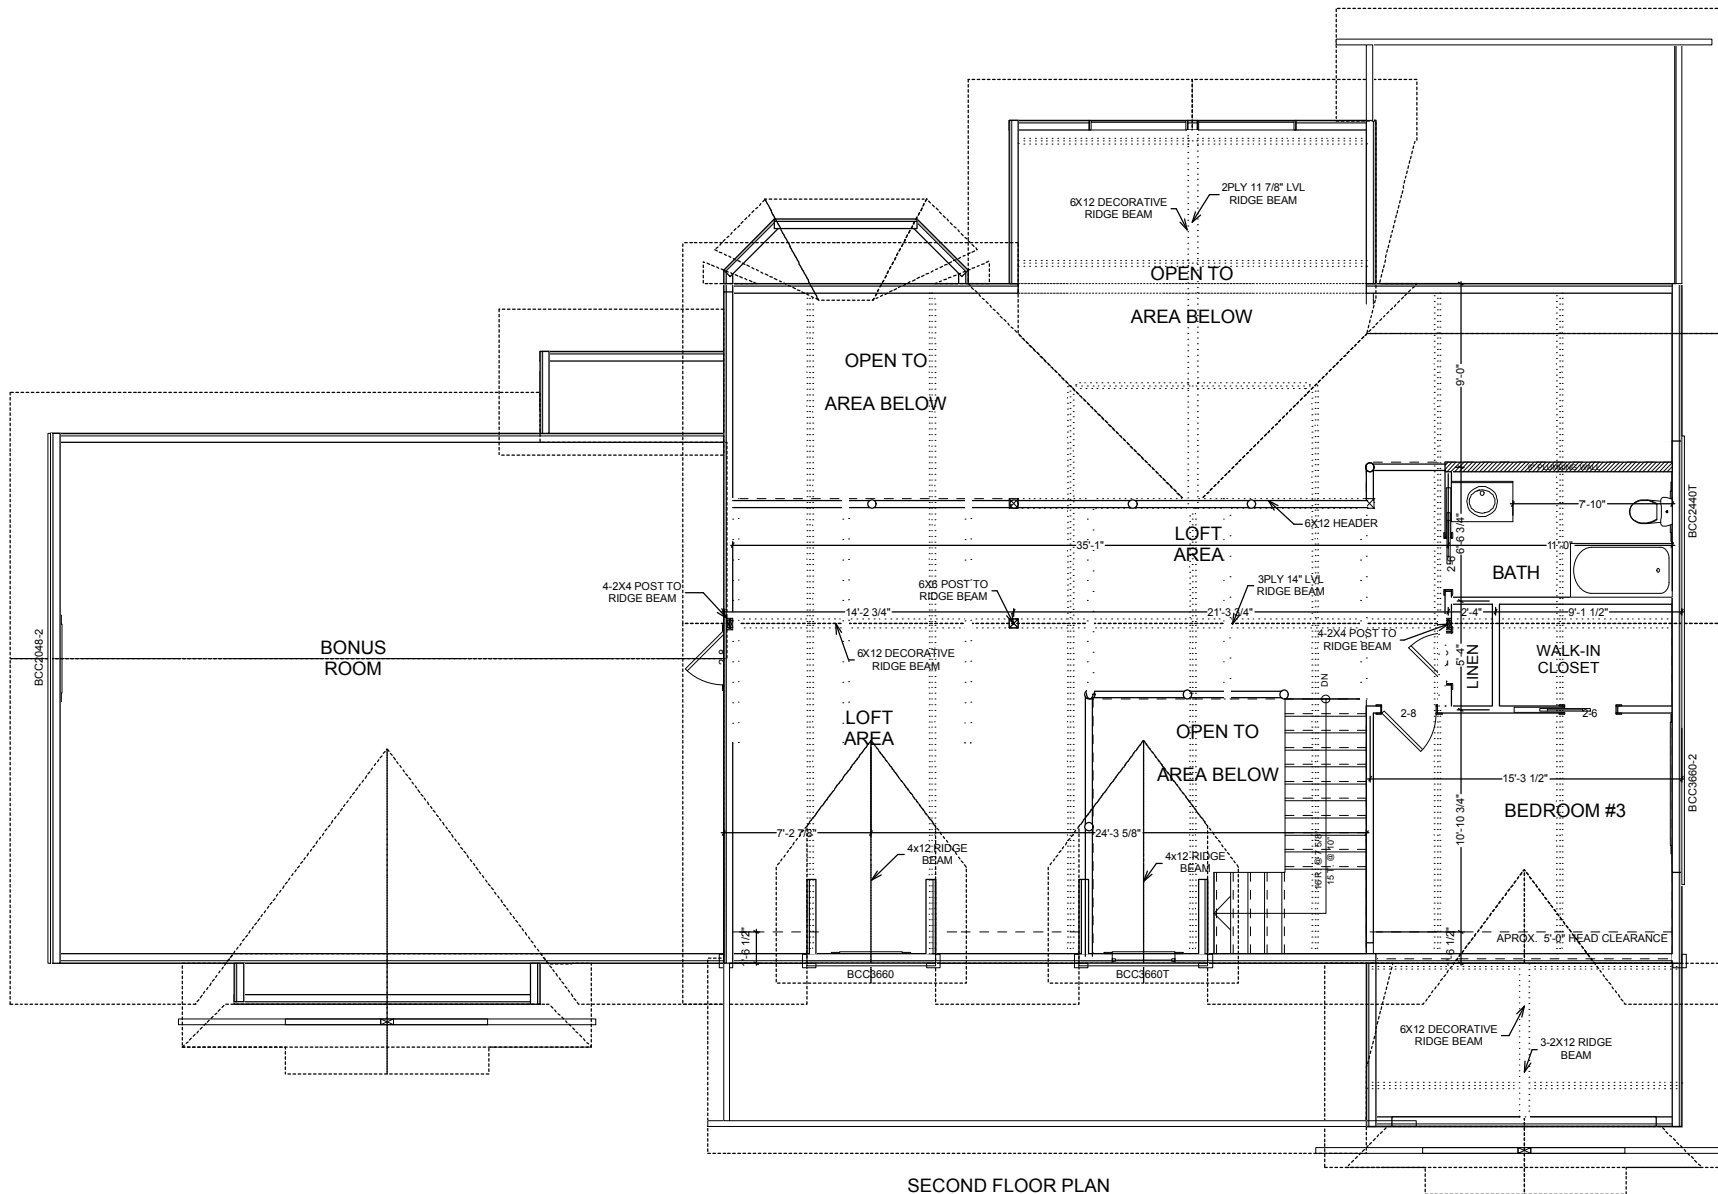

natural element homes

A. WALKER

THE PEAR TREE RETREAT

114 County Road 577 <> Englewood, Tennessee <> 1-866-618-6564 <> www.NaturalElementHomes.com

© 2011 Natural Element Homes, LLC

SECOND FLOOR PLAN

Copyrighted Home Plan ©
Natural Element Homes, I
1-866-618-6564